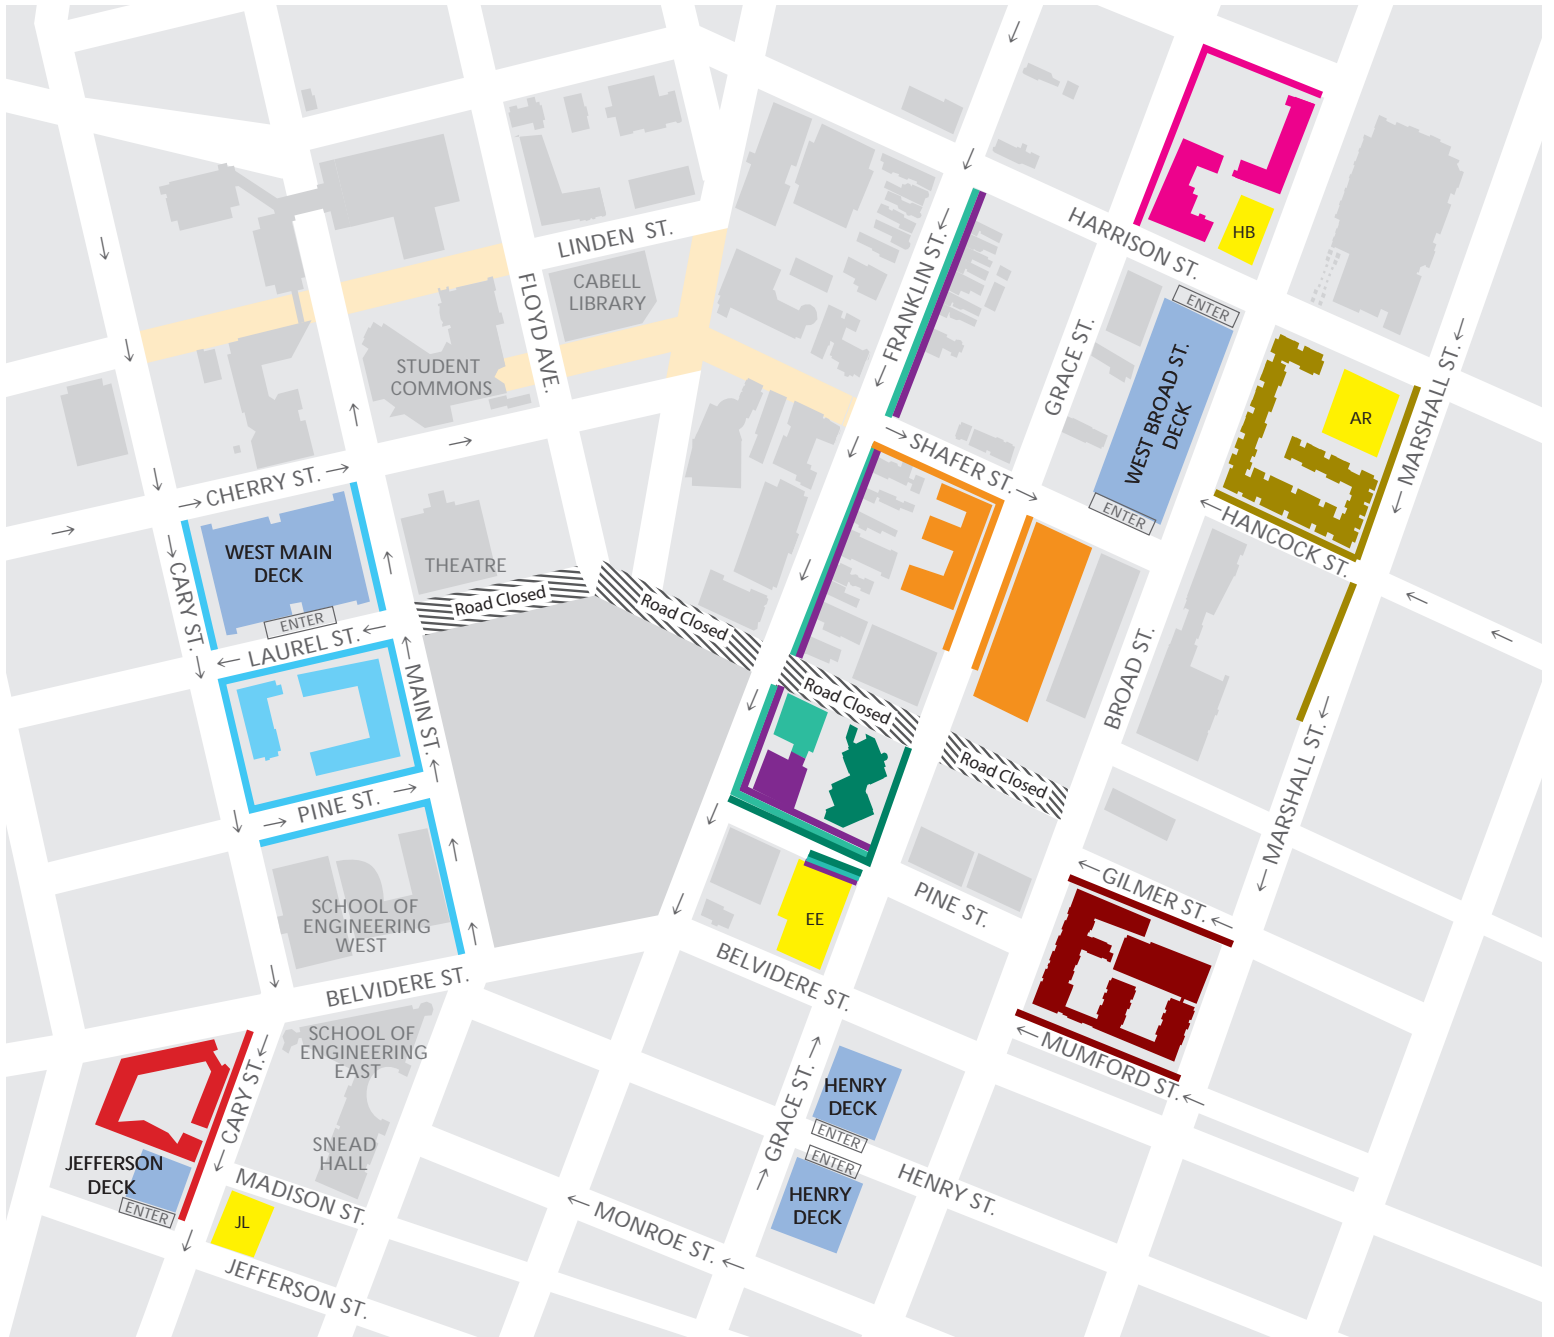

MONROE PARK CAMPUS MOVE-IN, UNLOADING AND PARKING MAP

- Ackell
- Gladding Residence Center & Gladding Residence Center III
- Rhoads
- Brandt
- Grace & Broad
- West Grace North and West Grace South
- Broad & Belvidere
- The Honors College
- 5-Hour Parking
- Overflow Unloading Zone
- Cary & Belvidere